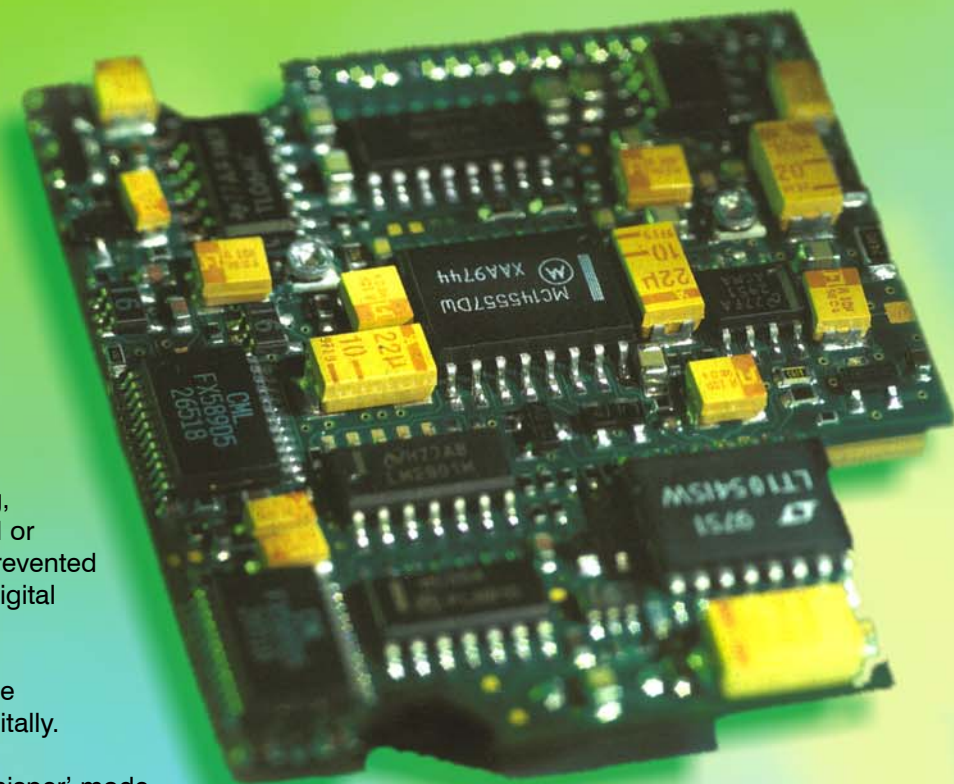

8Kbit/s Digital Encryption Module

A very high degree of security, excellent speech quality and true digital transmissions - these are the key benefits available to analogue radio users from the Digital Encryption Module.

- Secure communications   Eavesdropping, whether casual or malicious, is prevented by advanced digital encryption.
- Digital Radio Transmissions   Encrypted voice transmitted digitally.
- Whisper mode   Performs in 'whisper' mode. So users can be confident their message is getting through.
- Enhanced signal quality   Robust coding and synchronisation techniques mean that the radio system will work well under poor signal conditions.
- Dual mode   The module operates in either clear analogue or secure digital mode.
- Versatile   Small size directly resulting from the use of a unique single chip encoder/decoder enables retrofitting or designing into existing radios. The low power requirements for processing have minimal effect on battery life.
- System management   The encryption is supported by a comprehensive PC-based management system which provides crypto key management and radio programming.

UK CESG approved

Don't let your secrets slip through the net.